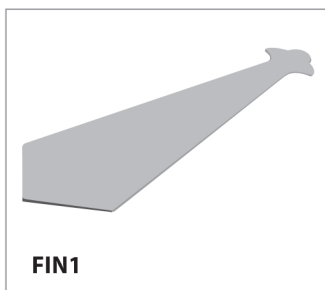

9mm Ogee Fascia Capping & Accessories

Product Code	Size	White		Woodgrain		Colours	
		Pk Qty	Price	Pk Qty	Price	Pk Qty	Price
KFOGC	300mm 90° Corner	100		100		100	
KFOGC600	600mm 90° Corner	50		50		50	N/A
KFOGC135	300mm 135° Corner	100		100		100	N/A
KFOGIC	300mm 90° Int Corner	100		100		100	N/A
KFOGJ	300mm Joint	100		100		100	
KFOGJ600	600mm Joint	50		50		50	N/A
FIN1	Finial	100		100		100	

Polytop Pins/Nails available in: Black, Brown, White and Light Oak

K/P/30	30mm	200 box	200 box	N/A	200 box
K/P/40	40mm	200 box	200 box	N/A	200 box

All sizes are internal