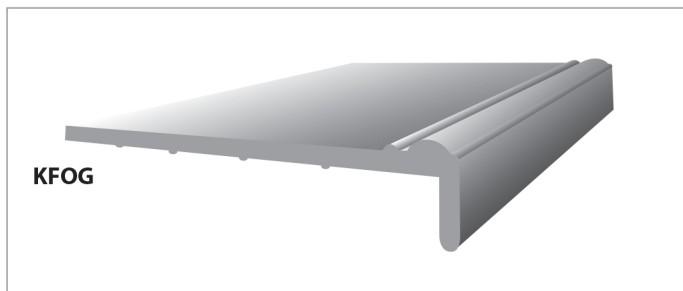

# AQUACEL FOAM RANGE

To indicate the product colour(s) required, the following code suffixes should be used:  
 Colour Suffixes: BG - Black Woodgrain, LO - Sherwood Woodgrain,  
 RW - Rosewood Woodgrain, WG - Mahogany Woodgrain, BL - Black and BR - Brown

## 9mm Ogee Fascia Capping & Accessories

Product Code	Size	White		Woodgrain		Colours	
		Pk Qty	Price	Pk Qty	Price	Pk Qty	Price
<b>KFOG100</b>	100mm	2 x 5m		2 x 5m	<b>N/A</b>	2 x 5m	<b>N/A</b>
<b>KFOG150</b>	150mm	2 x 5m		2 x 5m		2 x 5m	<b>N/A</b>
<b>KFOG175</b>	175mm	2 x 5m		2 x 5m		2 x 5m	
<b>KFOG200</b>	200mm	2 x 5m		2 x 5m		2 x 5m	
<b>KFOG225</b>	225mm	2 x 5m		2 x 5m		2 x 5m	
<b>KFOG250</b>	250mm	2 x 5m		2 x 5m		2 x 5m	<b>N/A</b>
<b>KFOG300</b>	300mm	2 x 5m		2 x 5m		2 x 5m	<b>N/A</b>
<b>KFOG405</b>	405mm	2 x 5m		2 x 5m		2 x 5m	

All sizes are internal